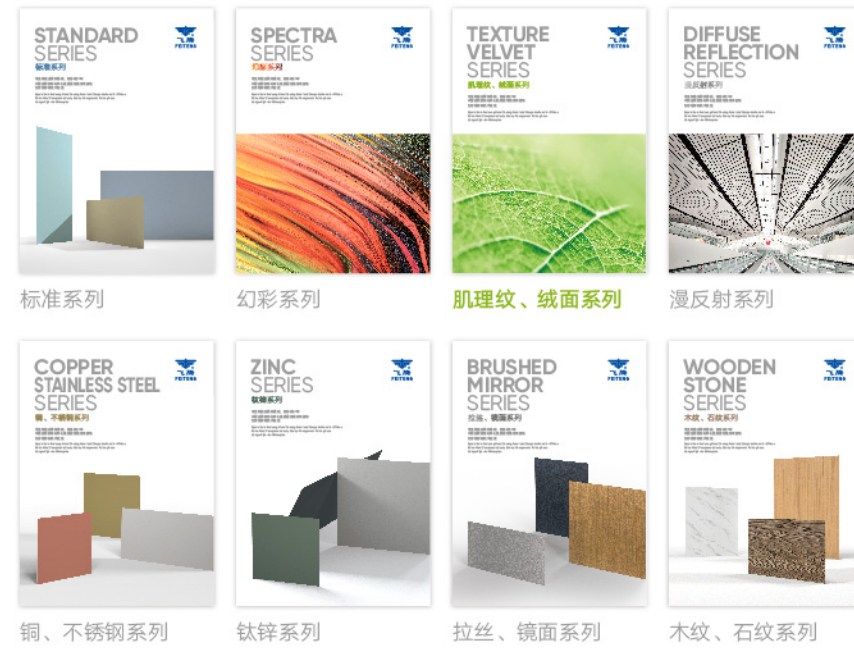

# TEXTURE VELVET SERIES

FT-5005  
冰花黑 Frost Black

FT-5006  
肌理黑 Textured Black

FTR-101  
绒面白 White Velvet

FT-5008  
绒面黑 Black Velvet

FT-5001  
冰花白 Frost White

FT-5002  
冰花灰 Frost Grey

FT-5003  
肌理灰 Textured Grey

FT-5004  
冰花深灰 Frost Dark Grey

FT-5009  
绒面浅灰 Light Grey Velvet

FT-5010  
绒面卡其 Khaki Velvet

FT-5011  
绒面墨绿 Dark Green Velvet

FT-5012  
绒面深红 Red Velvet