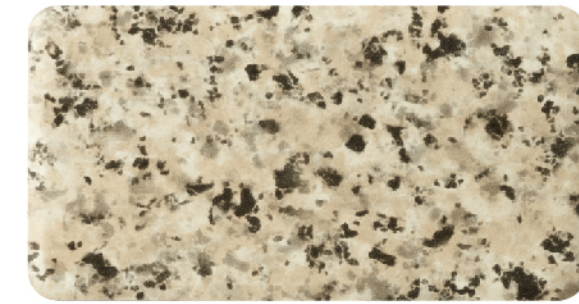

WOODEN SERIES

FT-6001
橡木木纹 Oak Wood Grain

FT-6002
胡桃木纹 Walnut Wood Grain

FT-6005
松木木纹 Pine Wood Grain

FT-6006
柚木木纹 Teak Wood Grain

FT-6003
黄杉木纹 Yellow Fir Wood Grain

FT-6004
槐木木纹 Locust Wood Grain

FT-6007
花岗岩石纹 Granite Stone Grain

FT-6008
灰色石纹 Grey Stone Grain

FT-6009
花色石纹 Unique Stone Grain

FT-6010
大理石纹 Marble Stone Grain

FT-6011
米色石纹 Beige Stone Grain

FT-6012
铁锈红石纹 Rust Red Stone Grain

STONE SERIES