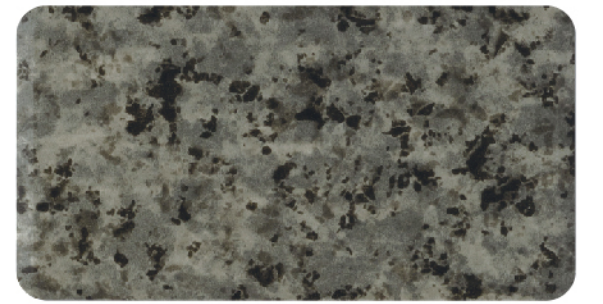

WOODEN SERIES

FT-6001
橡木木纹 Oak Wood Grain

FT-6002
胡桃木纹 Walnut Wood Grain

FT-6005
松木木纹 Pine Wood Grain

FT-6006
柚木木纹 Teak Wood Grain

FT-6003
黄杉木纹 Yellow Fir Wood Grain

FT-6004
槐木木纹 Locust Wood Grain

FT-6007
花岗岩石纹 Granite Stone Grain

FT-6008
灰色石纹 Grey Stone Grain

FT-6009
花色石纹 Unique Stone Grain

FT-6010
大理石纹 Marble Stone Grain

FT-6011
米色石纹 Beige Stone Grain

FT-6012
铁锈红石纹 Rust Red Stone Grain

STONE SERIES