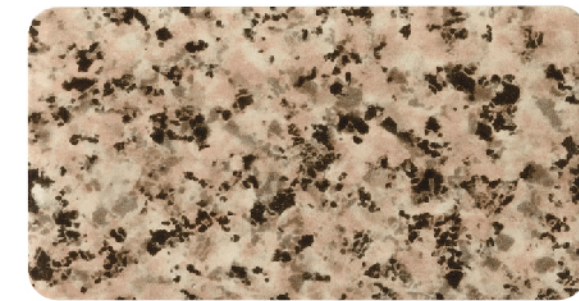

WOODEN SERIES

FT-6001
橡木木纹 Oak Wood Grain

FT-6002
胡桃木纹 Walnut Wood Grain

FT-6005
松木木纹 Pine Wood Grain

FT-6006
柚木木纹 Teak Wood Grain

FT-6003
黄杉木纹 Yellow Fir Wood Grain

FT-6004
槐木木纹 Locust Wood Grain

FT-6007
花岗岩石纹 Granite Stone Grain

FT-6008
灰色石纹 Grey Stone Grain

FT-6009
花色石纹 Unique Stone Grain

FT-6010
大理石纹 Marble Stone Grain

FT-6011
米色石纹 Beige Stone Grain

FT-6012
铁锈红石纹 Rust Red Stone Grain

STONE SERIES