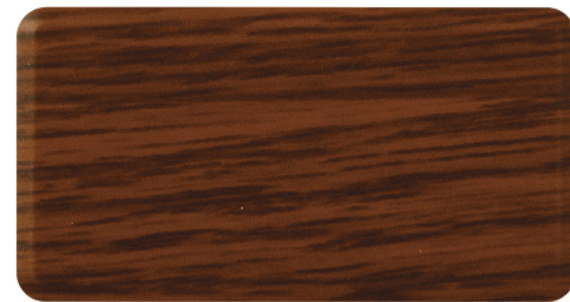

WOODEN SERIES

FT-6001
橡木木纹 Oak Wood Grain

FT-6002
胡桃木纹 Walnut Wood Grain

FT-6005
松木木纹 Pine Wood Grain

FT-6006
柚木木纹 Teak Wood Grain

FT-6003
黄杉木纹 Yellow Fir Wood Grain

FT-6004
槐木木纹 Locust Wood Grain

FT-6007
花岗岩石纹 Granite Stone Grain

FT-6008
灰色石纹 Grey Stone Grain

FT-6009
花色石纹 Unique Stone Grain

FT-6010
大理石纹 Marble Stone Grain

FT-6011
米色石纹 Beige Stone Grain

FT-6012
铁锈红石纹 Rust Red Stone Grain

STONE SERIES