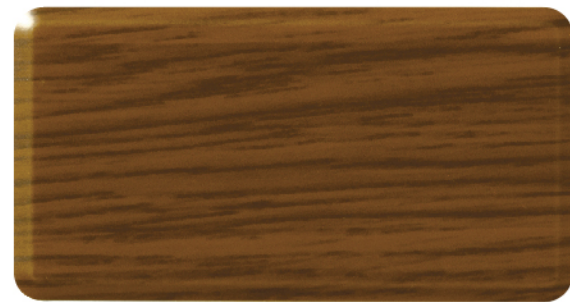

WOODEN SERIES

FT-6001
橡木木纹 Oak Wood Grain

FT-6002
胡桃木纹 Walnut Wood Grain

FT-6005
松木木纹 Pine Wood Grain

FT-6006
柚木木纹 Teak Wood Grain

FT-6003
黄杉木纹 Yellow Fir Wood Grain

FT-6004
槐木木纹 Locust Wood Grain

FT-6007
花岗岩石纹 Granite Stone Grain

FT-6008
灰色石纹 Grey Stone Grain

FT-6009
花色石纹 Unique Stone Grain

FT-6010
大理石纹 Marble Stone Grain

FT-6011
米色石纹 Beige Stone Grain

FT-6012
铁锈红石纹 Rust Red Stone Grain

STONE SERIES